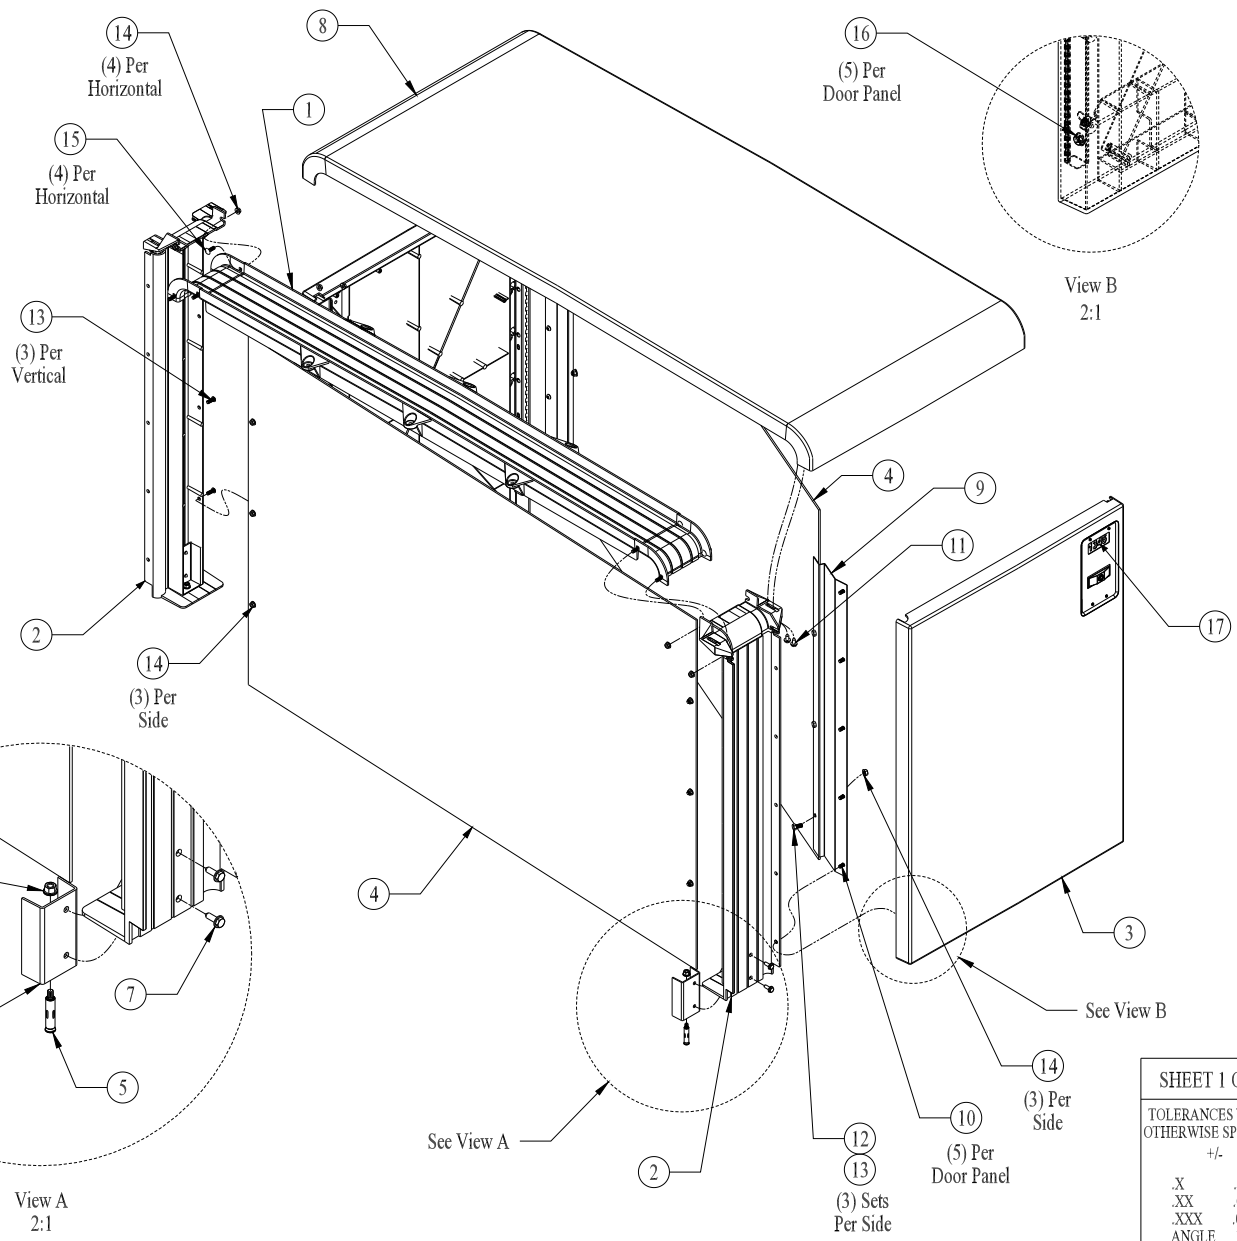

ProPark SM {M04}  
{4-Bike} Locker Assy {Exp}

ITEM	QTY	DESCRIPTION	PART NO.
1	1	HORIZONTAL FRAME	10202
2	2	VERTICAL FRAME	10201
3	2	DOOR (LOWER) ASSEMBLY (STANDARD)	10701
4	2	DIVIDER PANEL	10101
5	2	3/8"-16NC x 1-7/8" ANCHOR BOLT	10211
6	2	LEVELING PLATE	10216
7	4	1/4"-20NC x 1-1/4" LG. SELF TAPPING SCREW	10217
8	1	TOP PANEL	10301
9	2	DIVIDER MOUNTING FLANGE	10207
10	10	5/16"-18NC x 3/4" LG. HHCS	10219
11	14	5/16"-18NC x 1-1/4" LG. SHMS	10222
12	12	5/16" FLAT WASHER	10218
13	12	5/16"-18NC x 1-1/4" LG. HHCS	10214
14	24	5/16"-18NC WHIZ NUT	10304
15	8	5/16"-18NC X 1" LG. CARRIAGE BOLT	10208
16	2	3/8" S/S FLAT WASHER	10909
17	2	NUMBER PLATE	10703
18	1	TORX BIT	10801