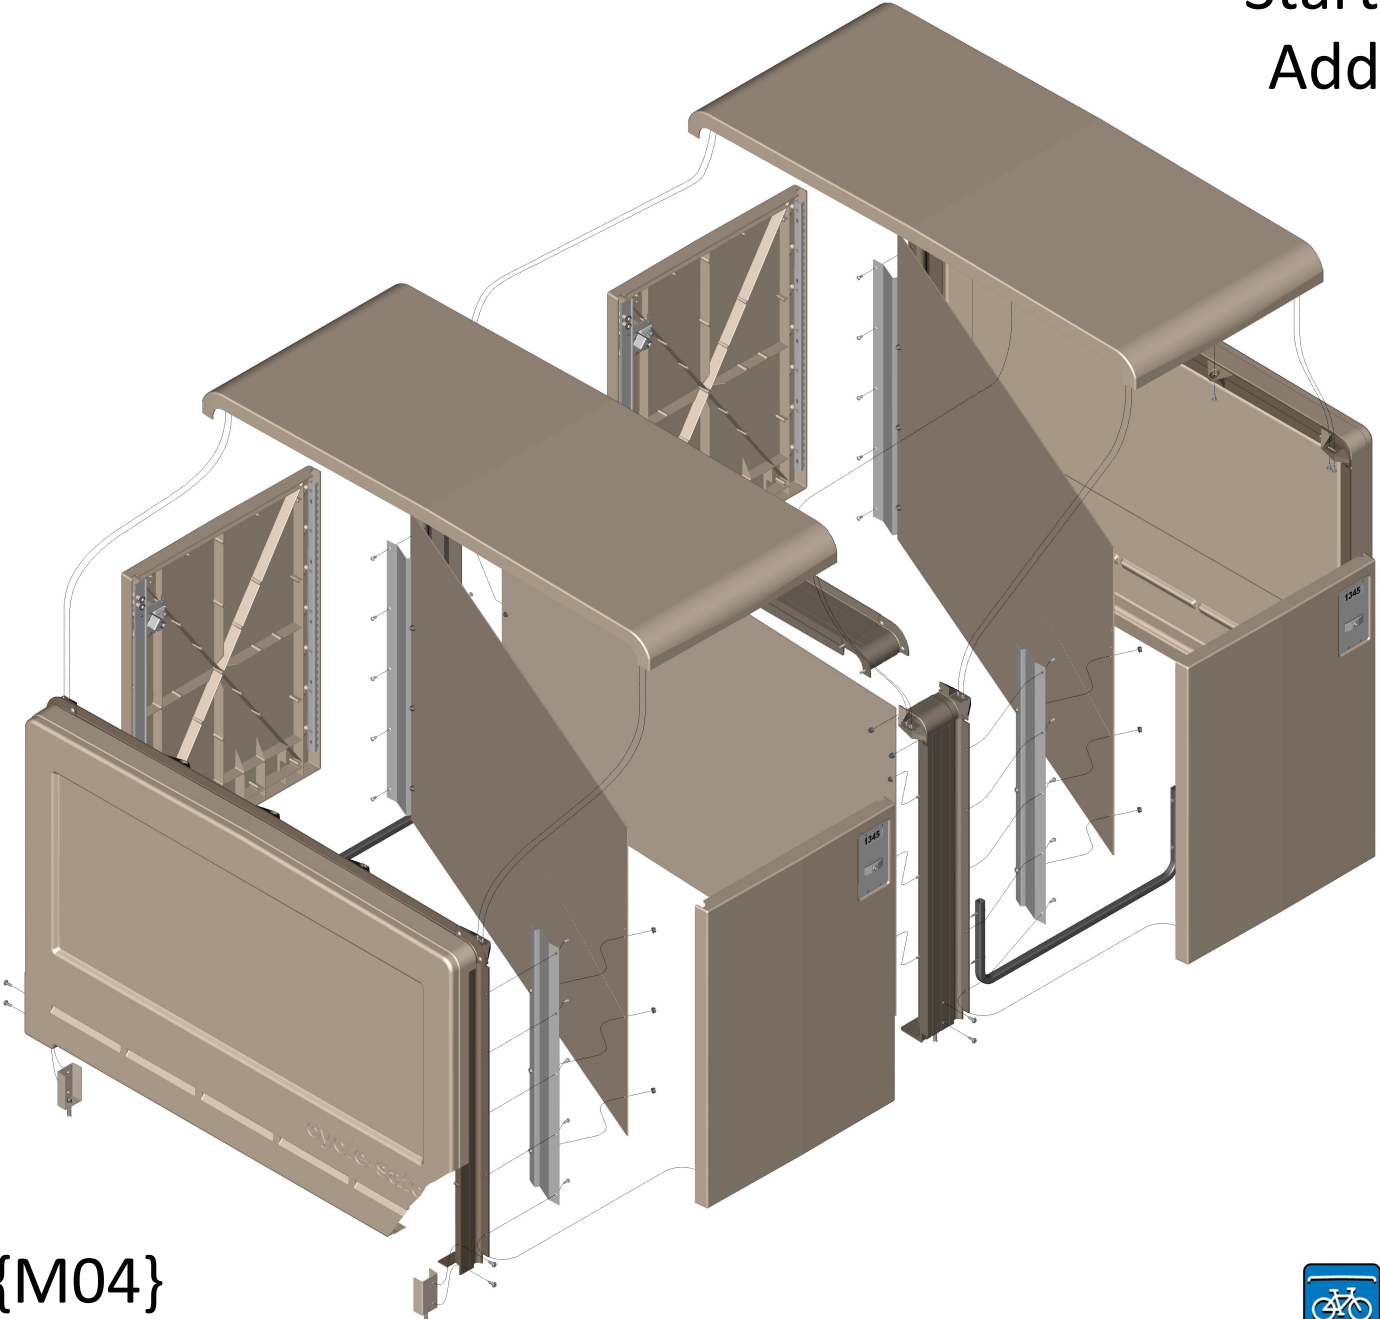

ProPark SM {M04}  
{4-Bike} Locker Assy {Exp}

ITEM	QTY	DESCRIPTION	PART NO.
1	1	HORIZONTAL FRAME	10202
2	2	VERTICAL FRAME	10201
3	2	DOOR (LOWER) ASSEMBLY (STANDARD)	10701
4	2	DIVIDER PANEL	10101
5	2	3/8"-16NC x 1-7/8" ANCHOR BOLT	10211
6	2	LEVELING PLATE	10216
7	4	1/4"-20NC x 1-1/4" LG. SELF TAPPING SCREW	10217
8	1	TOP PANEL	10301
9	2	DIVIDER MOUNTING FLANGE	10207
10	10	5/16"-18NC x 3/4" LG. HHCS	10219
11	14	5/16"-18NC x 1-1/4" LG. SHMS	10222
12	12	5/16" FLAT WASHER	10218
13	12	5/16"-18NC x 1-1/4" LG. HHCS	10214
14	24	5/16"-18NC WHIZ NUT	10304
15	8	5/16"-18NC X 1" LG. CARRIAGE BOLT	10208
16	2	3/8" S/S FLAT WASHER	10909
17	2	NUMBER PLATE	10703
18	1	TORX BIT	10801