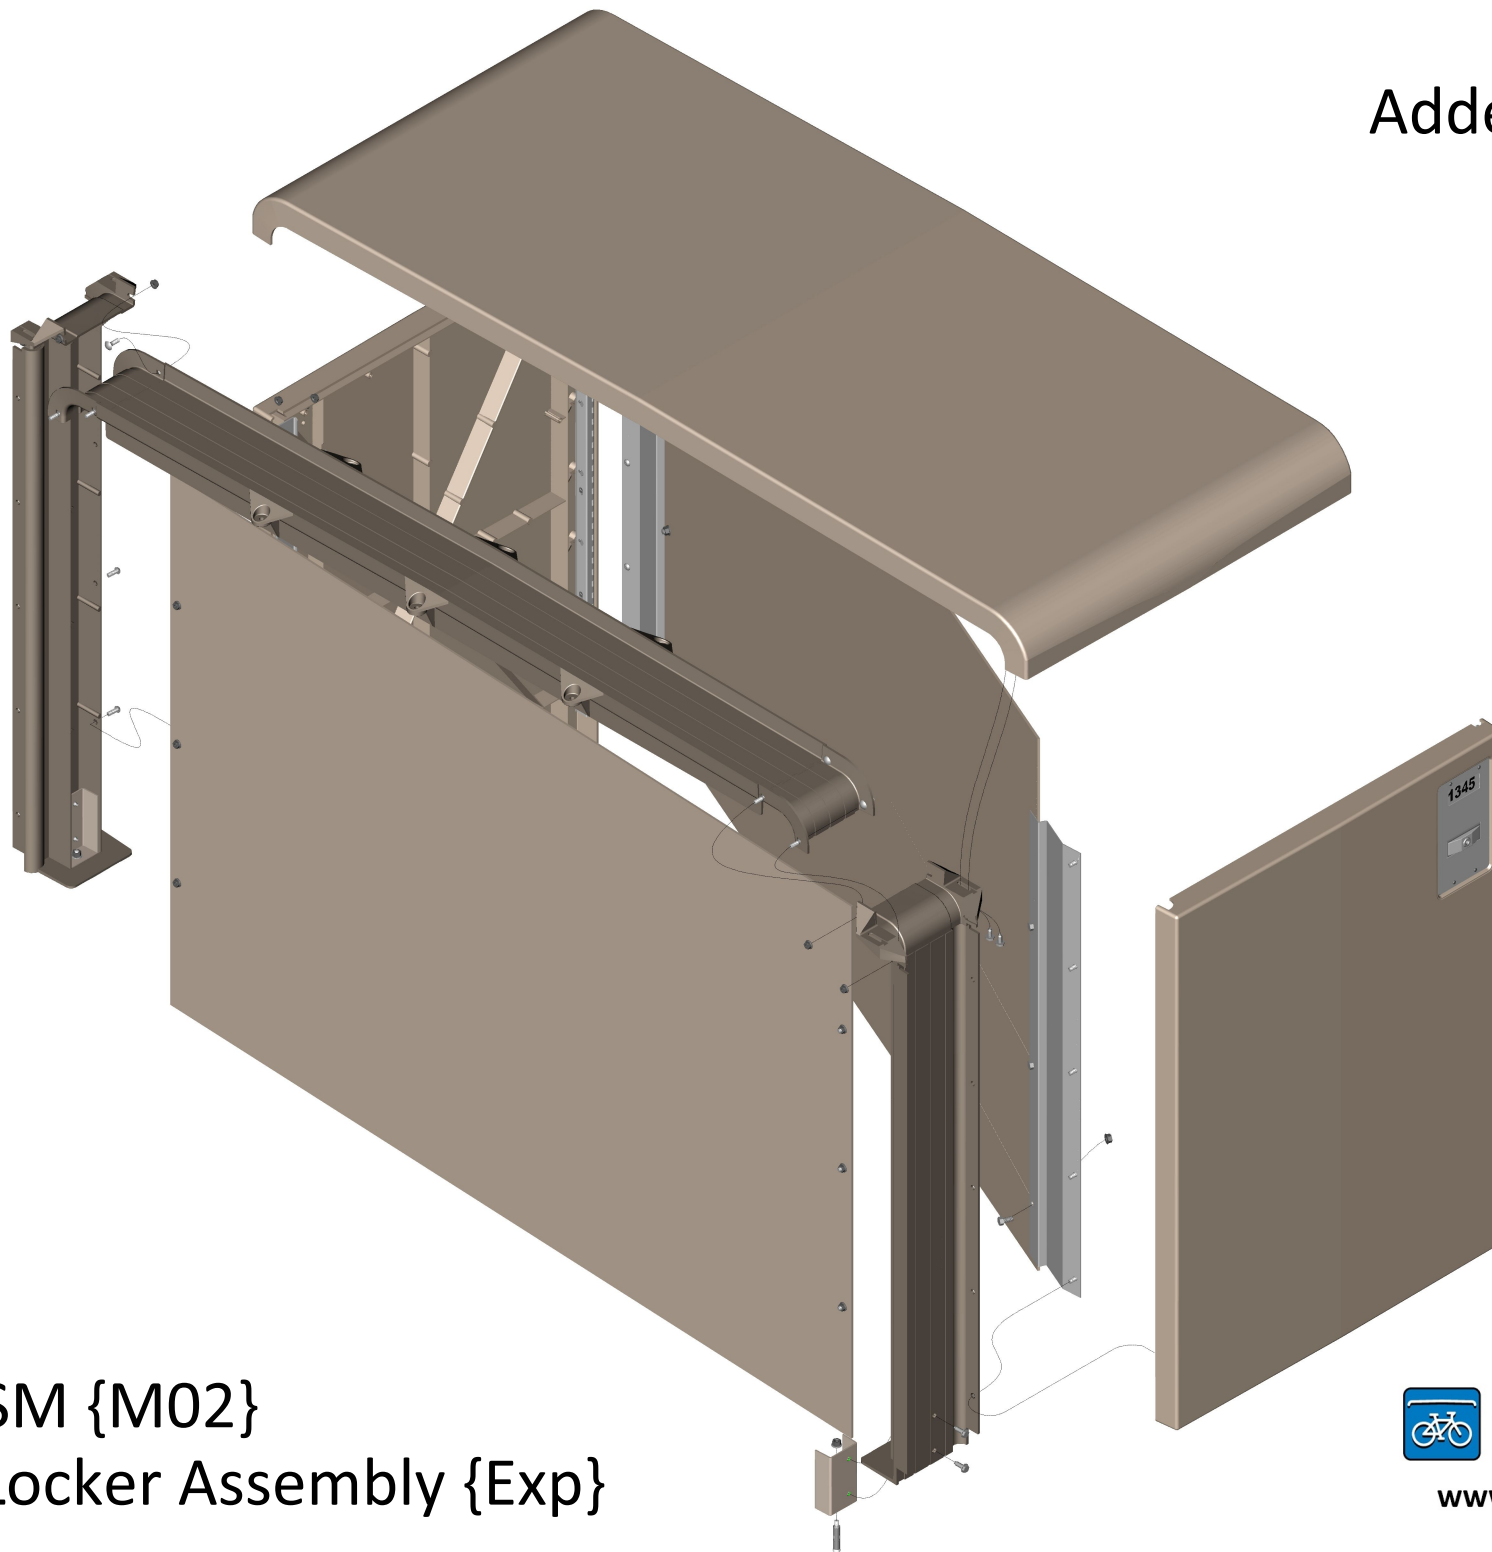

Adder #12500

ProPark SM {M02}
{2-Bike} Locker Assembly {Exp}