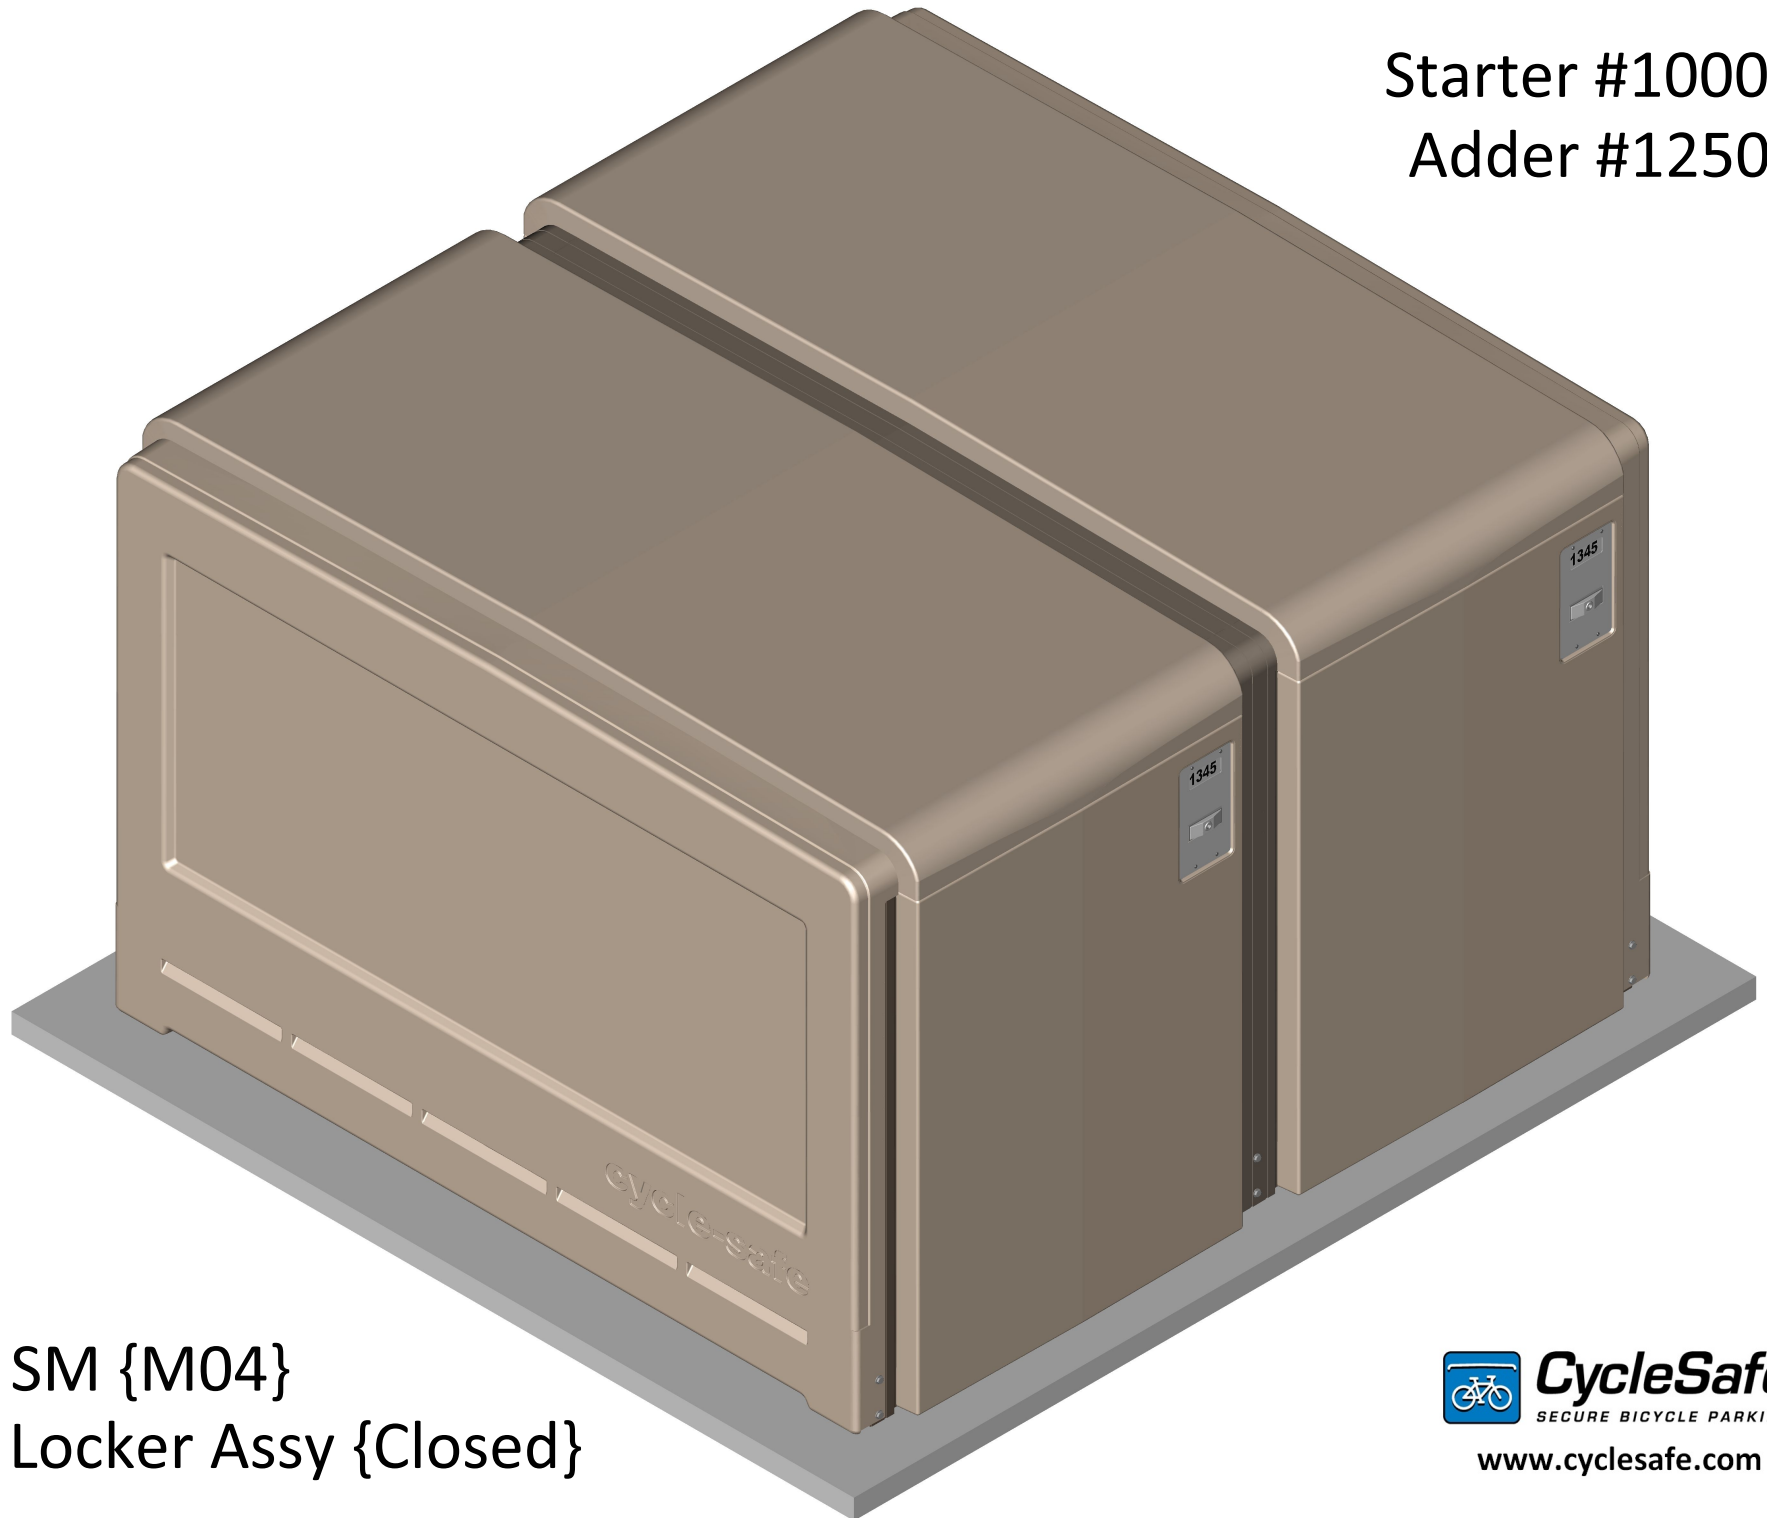

Starter #10001  
Adder #12500

ProPark SM {M04}  
{4-Bike} Locker Assy {Closed}

Starter #10001  
Adder #12500

ProPark SM {M04}  
{4-Bike} Locker Assy {Dims}

[www.cyclesafe.com](http://www.cyclesafe.com)

Starter #10001  
Adder #12500

ProPark SM {M04}  
{4-Bike} Locker Assy {Exp}

ITEM	QTY	DESCRIPTION	PART NO.
1	1	HORIZONTAL FRAME	10202
2	2	VERTICAL FRAME	10201
3	2	DOOR (LOWER) ASSEMBLY (STANDARD)	10701
4	2	DIVIDER PANEL	10101
5	2	3/8"-16NC x 1-7/8" ANCHOR BOLT	10211
6	2	LEVELING PLATE	10216
7	4	1/4"-20NC x 1-1/4" LG. SELF TAPPING SCREW	10217
8	1	TOP PANEL	10301
9	2	DIVIDER MOUNTING FLANGE	10207
10	10	5/16"-18NC x 3/4" LG. HHCS	10219
11	14	5/16"-18NC x 1-1/4" LG. SHMS	10222
12	12	5/16" FLAT WASHER	10218
13	12	5/16"-18NC x 1-1/4" LG. HHCS	10214
14	24	5/16"-18NC WHIZ NUT	10304
15	8	5/16"-18NC X 1" LG. CARRIAGE BOLT	10208
16	2	3/8" S/S FLAT WASHER	10909
17	2	NUMBER PLATE	10703
18	1	TORX BIT	10801

Adder #12500

ProPark SM {M02}  
{2-Bike} Locker Assembly {Exp}