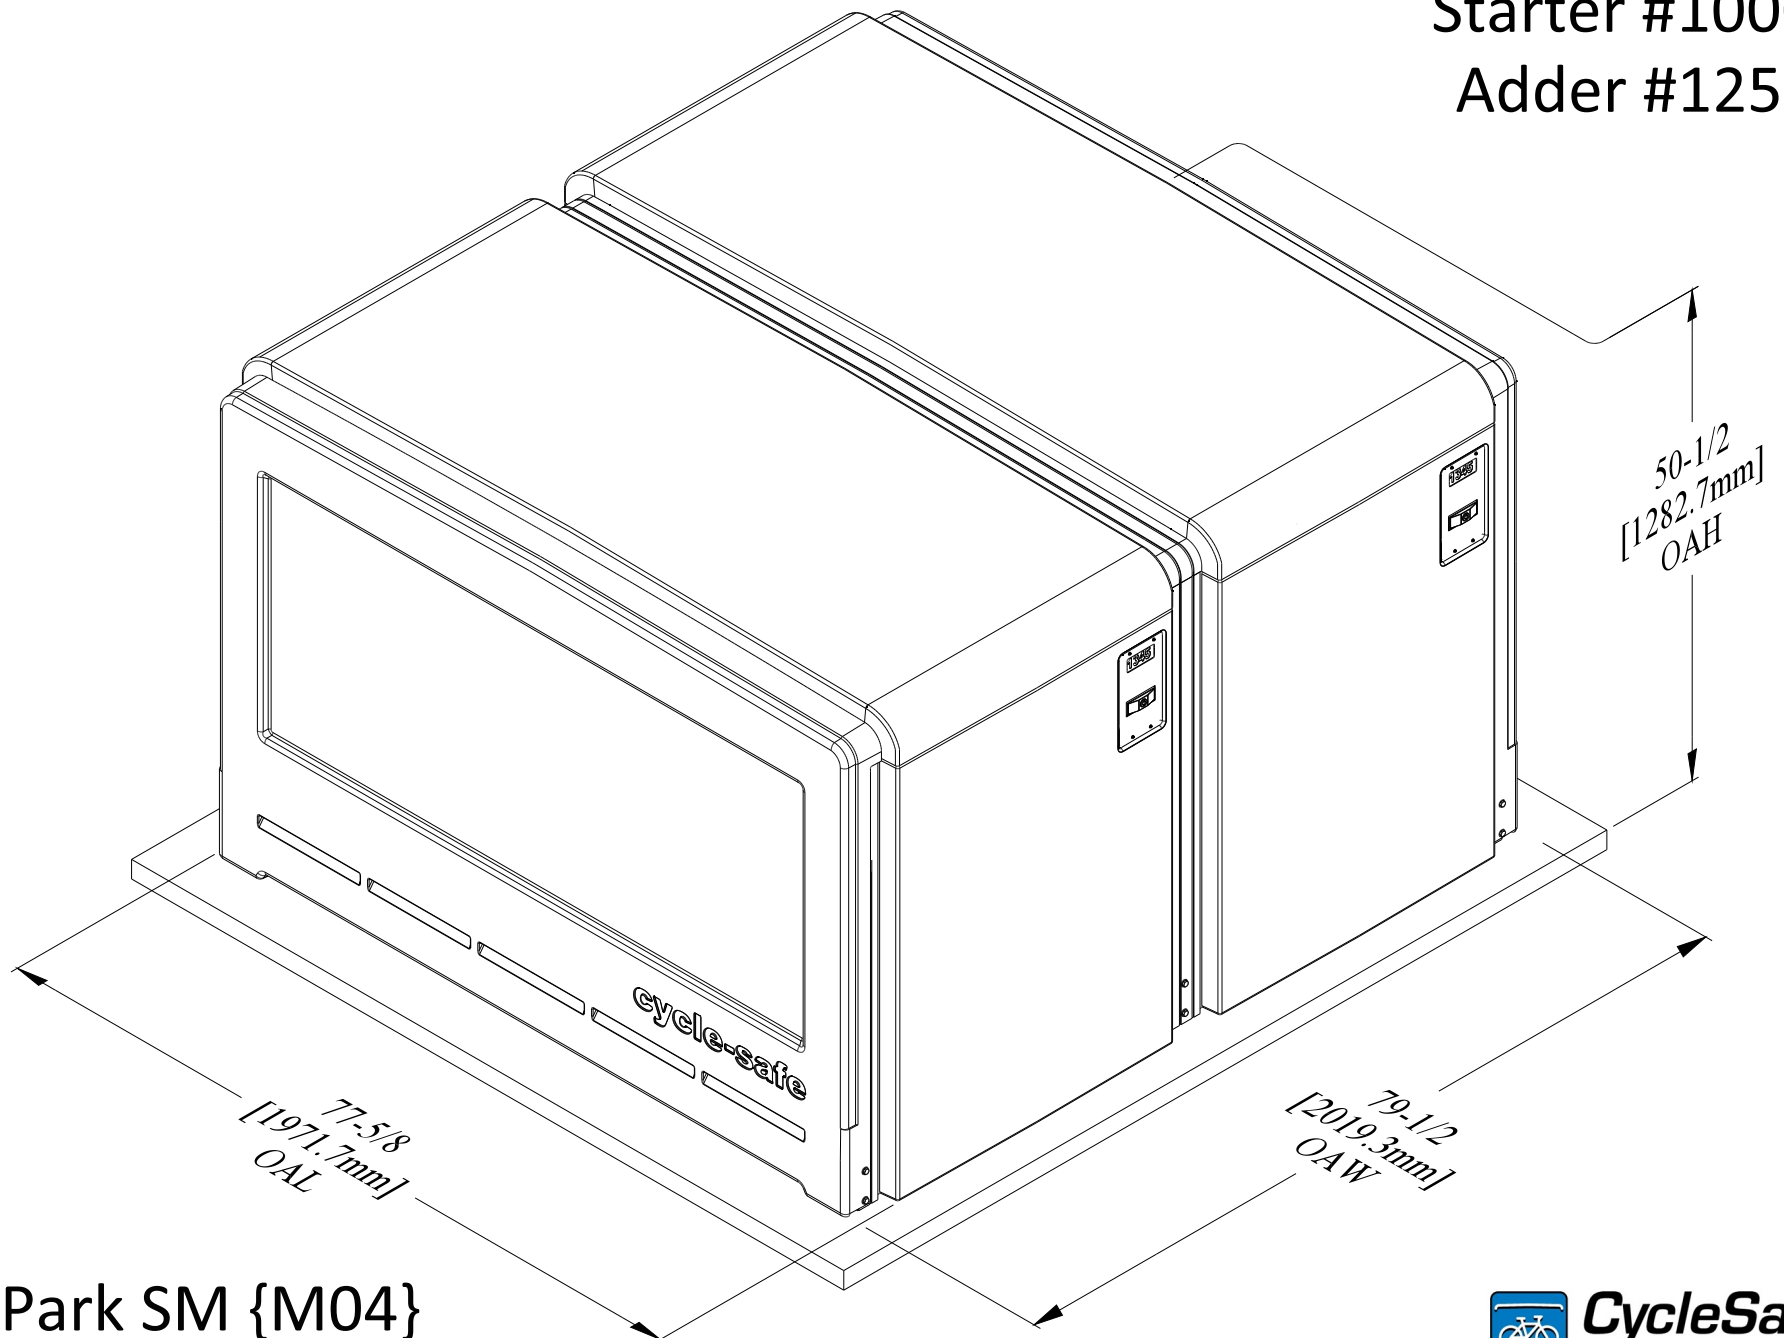

Starter #10001  
Adder #12500

ProPark SM {M04}  
{4-Bike} Locker Assy {Closed}

Starter #10001  
Adder #12500

ProPark SM {M04}  
{4-Bike} Locker Assy {Dims}

[www.cyclesafe.com](http://www.cyclesafe.com)

Starter #10001  
Adder #12500

ProPark SM {M04}  
{4-Bike} Locker Assy {Exp}

ITEM	QTY	DESCRIPTION	PART NO.
1	1	HORIZONTAL FRAME	10202
2	2	VERTICAL FRAME	10201
3	2	DOOR (LOWER) ASSEMBLY (STANDARD)	10701
4	2	DIVIDER PANEL	10101
5	2	3/8"-16NC x 1-7/8" ANCHOR BOLT	10211
6	2	LEVELING PLATE	10216
7	4	1/4"-20NC x 1-1/4" LG. SELF TAPPING SCREW	10217
8	1	TOP PANEL	10301
9	2	DIVIDER MOUNTING FLANGE	10207
10	10	5/16"-18NC x 3/4" LG. HHCS	10219
11	14	5/16"-18NC x 1-1/4" LG. SHMS	10222
12	12	5/16" FLAT WASHER	10218
13	12	5/16"-18NC x 1-1/4" LG. HHCS	10214
14	24	5/16"-18NC WHIZ NUT	10304
15	8	5/16"-18NC X 1" LG. CARRIAGE BOLT	10208
16	2	3/8" S/S FLAT WASHER	10909
17	2	NUMBER PLATE	10703
18	1	TORX BIT	10801